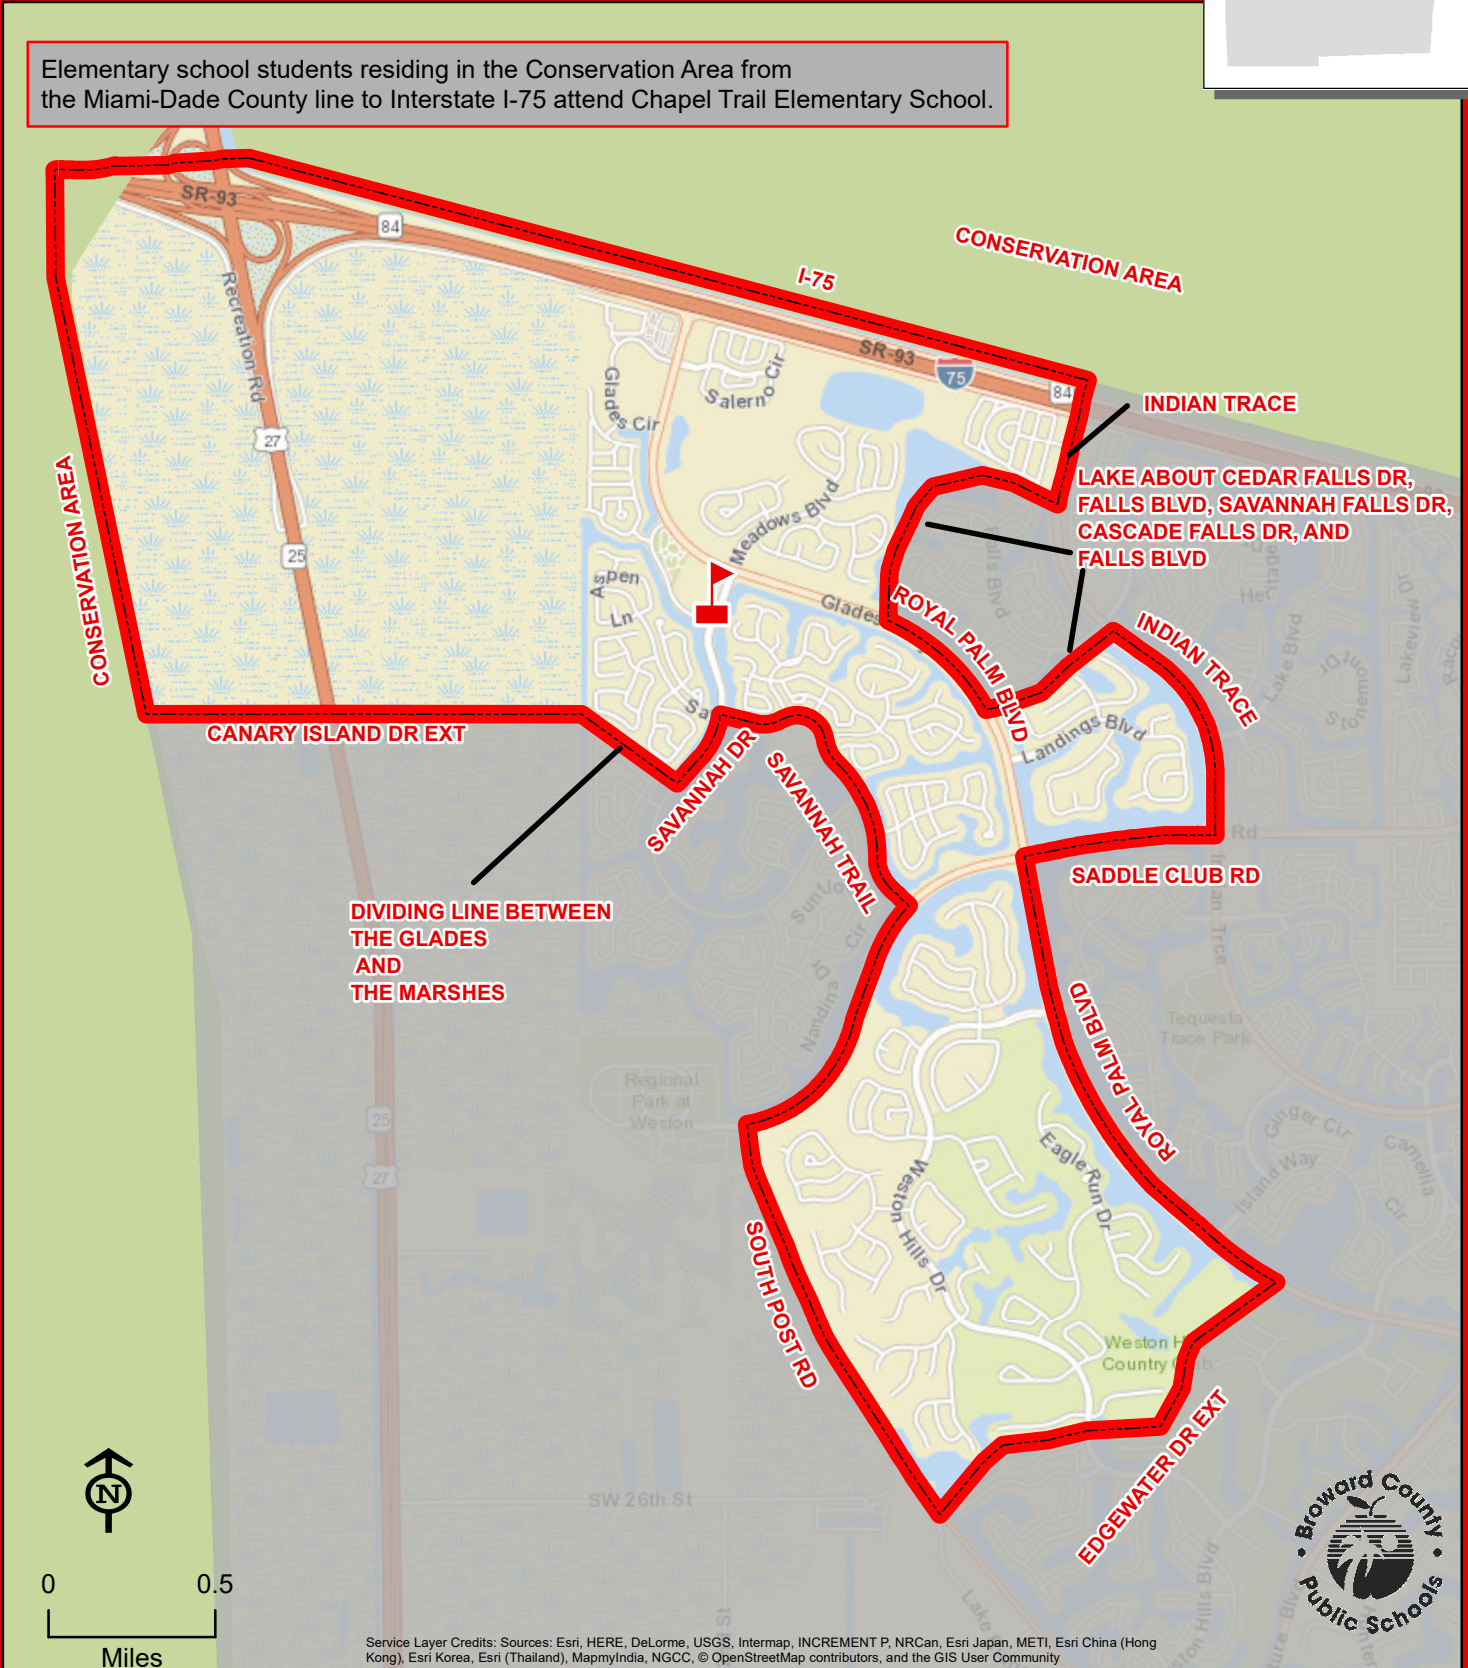

# GATOR RUN ELEMENTARY SCHOOL

1101 GLADES PARKWAY  
WESTON, FLORIDA 33327  
754-323-5850

Elementary school students residing in the Conservation Area from the Miami-Dade County line to Interstate I-75 attend Chapel Trail Elementary School.

Service Layer Credits: Sources: Esri, HERE, DeLorme, USGS, Intermap, INCREMENT P, NRCan, Esri Japan, METI, Esri China (Hong Kong), Esri Korea, Esri (Thailand), MapmyIndia, NGCC, © OpenStreetMap contributors, and the GIS User Community

THIS MAP IS FOR CONCEPTUAL PURPOSES ONLY AND SHOULD NOT BE USED FOR LEGAL BOUNDARY DETERMINATIONS